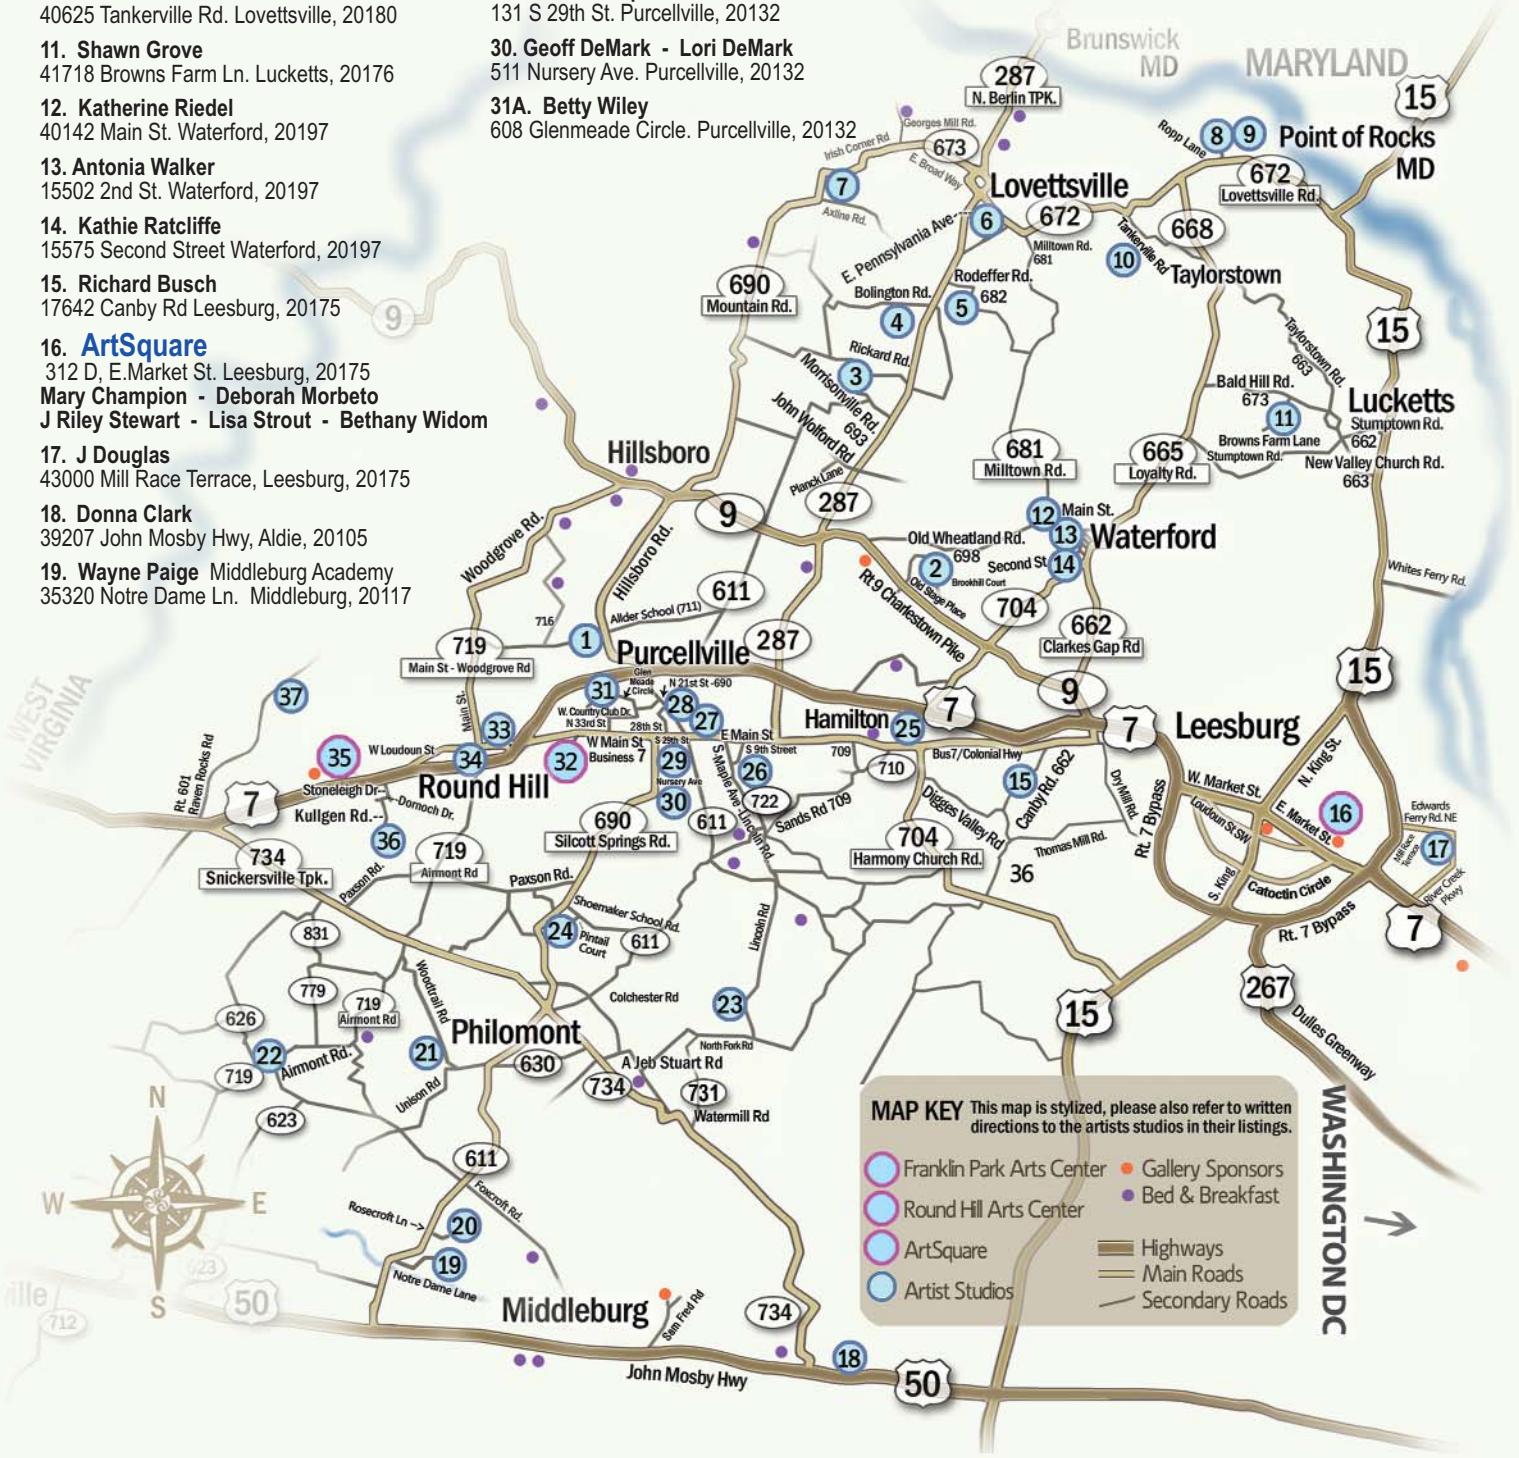

21. **Bob Friedenberg**
Karen & Stuart Helbe - Dana Jansen
20373 Woodtrail Rd. Round Hill, 20141

22. **Amy Oliver**
20603 Airmont Rd. Bluemont, 20135

23. **Judith Thompson - Peter Wood**
19965 Lincoln Rd. Purcellville, 20132

24. **Kristi Kelly**
19130 Pintail Ct. Purcellville, 20132

25. **Pat Miller**
263 E Colonial Hwy Hamilton, 20158

26 **Eric M. Scott**
510 S 9th St. Purcellville, 20132

27. **Edwin and Claire Cutshall**
105 E Main St. Purcellville, 20132

28. **Blue Ridge Spinners & Weavers Guild**
Train Depot 200 N. 21st St. Purcellville, 20132

29. **Dana Thompson - Linda Hendrickson**
131 S 29th St. Purcellville, 20132

30. **Geoff DeMark - Lori DeMark**
511 Nursery Ave. Purcellville, 20132

31A. **Betty Wiley**
608 Glenmeade Circle. Purcellville, 20132

31B. **Dale Bright**
600 Glenmeade Circle, Purcellville, 20132

32. **Franklin Park Arts Center**
36441 Blueridge View Ln. Purcellville, 20132
Suzanne Lago Arthur - Jan Blacka - Penny Hauffe
Deborah Morrow - Alice Power - DaVinci Art Studio

33. **Katy Stidley**
10 East Loudoun Round Hill, 20141

34. **Patricia King**
5 McCauley Lane Round Hill, 20141

35A. **Beth Wilson**
35246 Harry Byrd Hwy. Suite 150, Round Hill, 20141

35B. **Round Hill Arts Center**
35246 Harry Byrd Hwy. Round Hill, 20141
Anne Marshall Block - Catherine Hillis
Meredith Hilt - Jeff Miller - Mary Kenesson

36. **David Norton**
18005 Kullgren Rd. Round Hill, 20141

37. **Don Maloney - Harriet Maloney**
17063 Raven Rocks Rd Bluemont, 20135

MAP KEY This map is stylized, please also refer to written directions to the artists studios in their listings.

- Franklin Park Arts Center
- Round Hill Arts Center
- ArtSquare
- Artist Studios
- Gallery Sponsors
- Bed & Breakfast
- Highways
- Main Roads
- Secondary Roads