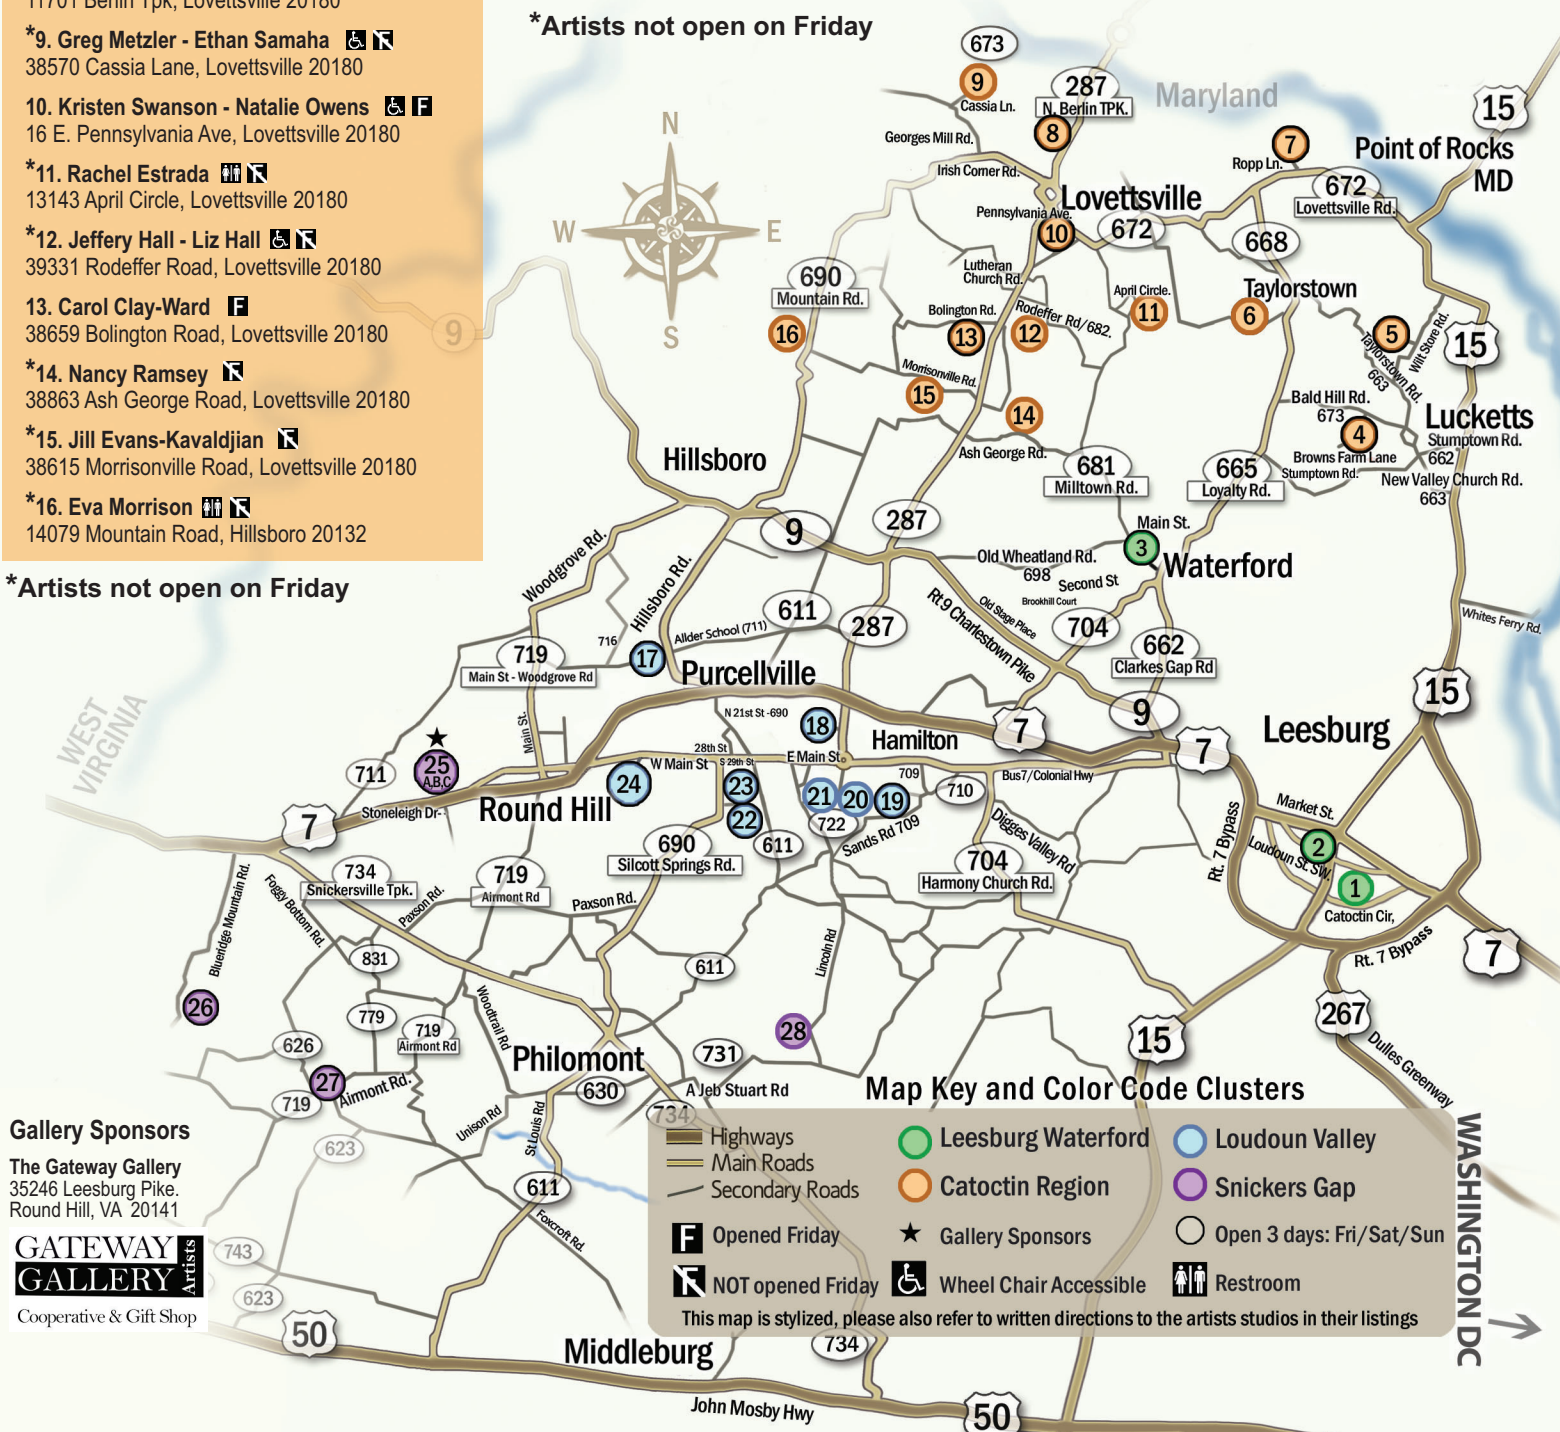

*Artists not open on Friday

Loudoun Valley

- 17. Brian D. Kirk
 36607 Alder School Road, Purcellville 20132
- 18. Amy Berringer
 37797 Drawbridge Way, Purcellville 20132
- 19. Amy Ramsey Walton
 17979 Sands Road, Hamilton 20158
- *20. Kitty Johnson
 37971 Sayre Court, Purcellville 20132
- *21. Anne Stine
 37949 Sayre Court, Purcellville 20132
- 22. Geoff DeMark - Lori DeMark
 511 South Nursery Ave, Purcellville 20132
- 23. Dana B. Thompson
 131 S. 29th Street, Purcellville 20132
- 24. Franklin Park Arts Center
 36441 Blueridge View Lane, Purcellville 20132
 Anne Block - Aileen Canan - Yousung Largent
 Kim Richards - Patricia Stephenson

*Artists not open on Friday

Snickers Gap

- 25. Round Hill Arts Center
 35246 Leesburg Pike, Round Hill 20141
 *Erin McQuary - Ute Gil - Rob Mock
- 25A. David Mann - Jane Mann
 Studio# 210G 35246 Leesburg Pike, Round Hill 20141
- 25B. Terri Parent
 Studio# 110A 35246 Leesburg Pike, Round Hill 20141
- 25C. Christa Stern
 Studio# 110B 35246 Leesburg Pike, Round Hill 20141
- 26. Mark Paul Thomas
 19752 Old Blueridge Road, Bluemont 20135
- 27. Amy Oliver - Karen Oliver
 20603 Airmont Road, Bluemont 20135
- *28. Judith M. Thompson
 19965 Lincoln Road, Purcellville 20132

*Artists not open on Friday

Gallery Sponsors

The Gateway Gallery
 35246 Leesburg Pike,
 Round Hill, VA 20141

Cooperative & Gift Shop

Map Key and Color Code Clusters

- Highways
- Main Roads
- Secondary Roads
- Leesburg Waterford
- Loudoun Valley
- Catoctin Region
- Snickers Gap
- Opened Friday
- Gallery Sponsors
- Open 3 days: Fri/Sat/Sun
- NOT opened Friday
- Wheel Chair Accessible
- Restroom

This map is stylized, please also refer to written directions to the artists studios in their listings